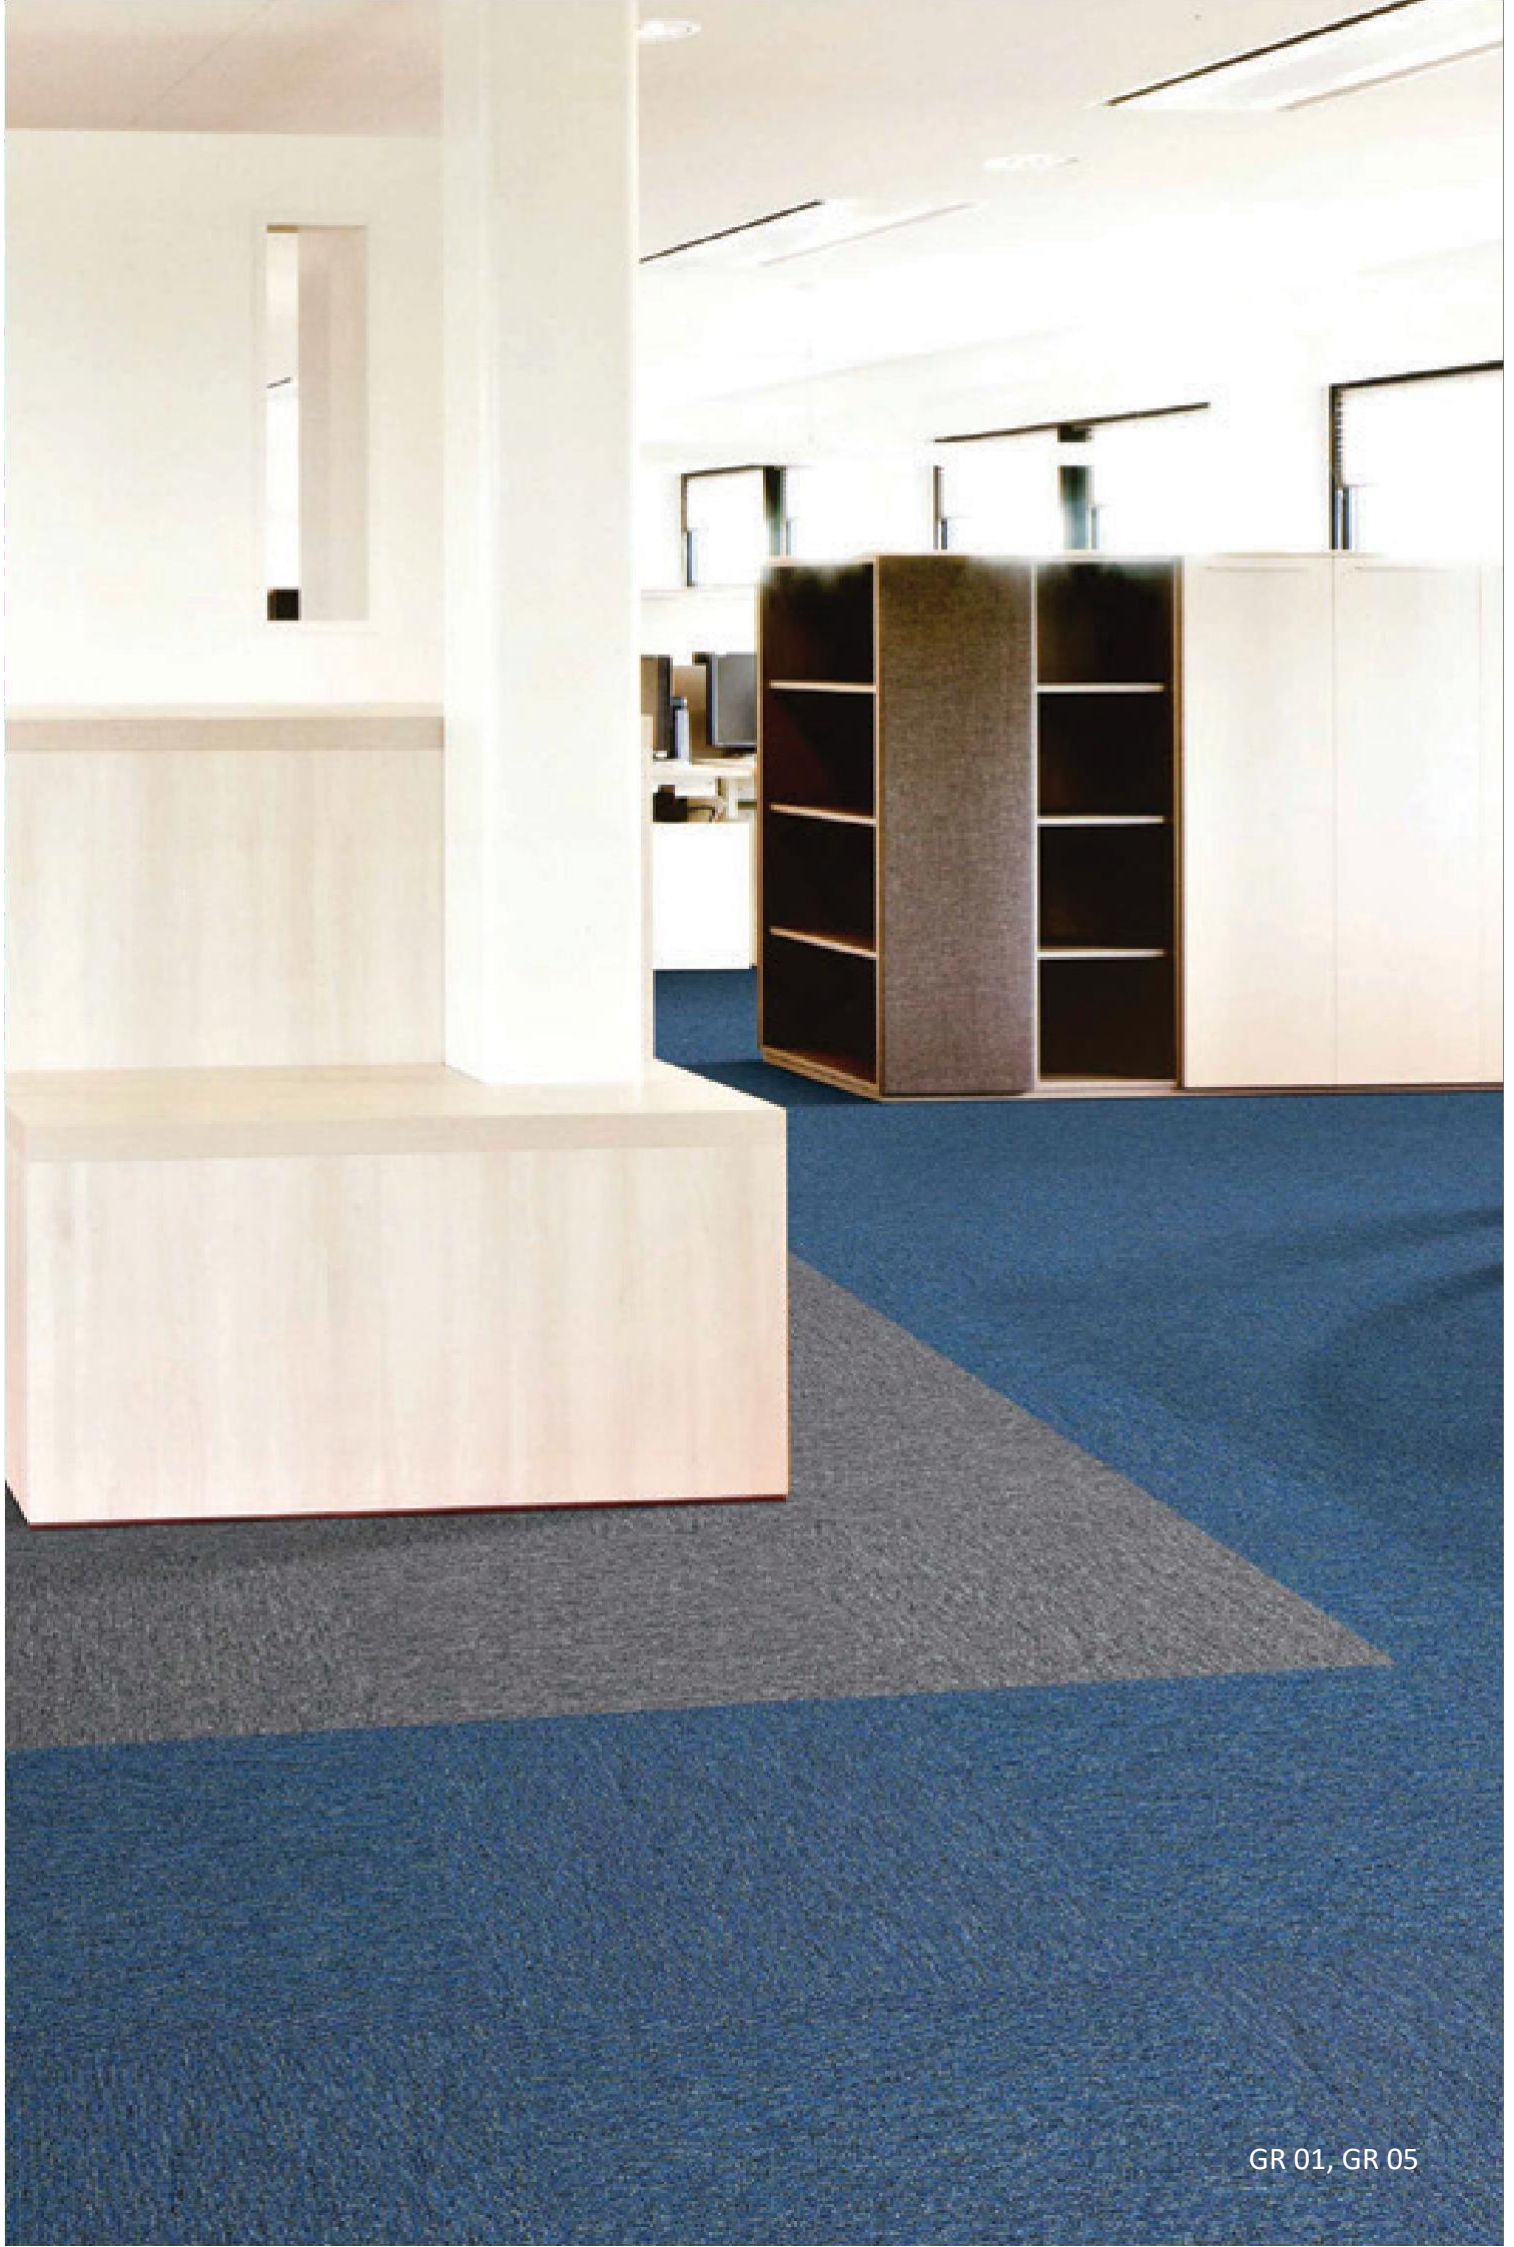

Light Grey GR 05

Dark Grey GR 06

Navy GR 08

Ocean GR 02

GRIFFIN

Carpet tile 50 x 50

Charcoal GR 09

Black GR 10